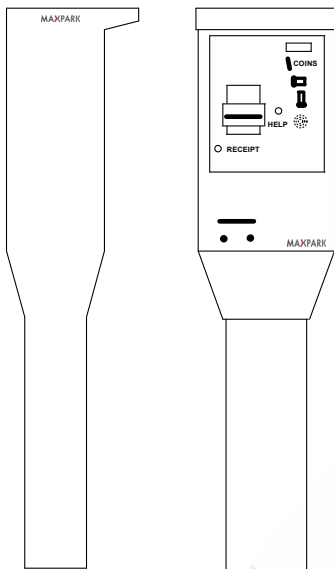

COIN NOTE ACCEPTOR

COIN NOTE ACCEPTOR (CNA)

- ~ Ergonomic & Weatherproof casing design.
- ~ Compact internal mounting frame.
- ~ Vandal resistant multi points door lock.
- ~ Attractive & informative front panel.
- ~ LCD display with backlight and contrast adjustable.
- ~ Four way bank note recognition.
- ~ Fast & stringent coin/note recognition.
- ~ Big capacity & lockable coin box.
- ~ Receipt on demand

SPECIFICATION

Finishing: outdoor type of epoxy powder coating in yellow and blue

Voltage: 230v

Frequency: 50/60Hz

Dimensions: (D) x (W) x (H)
280 x 320 x 1160 mm

Weight:: 75kg